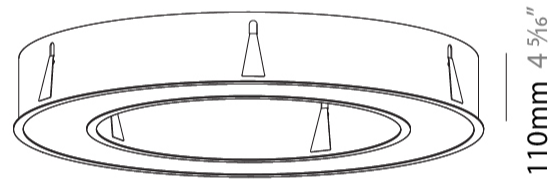

GENERAL

Series: Glorious
 Subseries: Glorious
 Brand: Prolicht
 Division: Architectural
 Mounting Type: Recessed
 Mounting Location: Ceiling
 Subcategory: Ambient

PHYSICAL

Shape: Round
 Diameter (mm): 970
 Diameter (in): 38 ³/₁₆
 Height (mm): 110
 Height (in): 4 ⁵/₁₆
 Min. Recessing Depth (mm): 120
 Min. Recessing Depth (in): 4 ³/₄
 Light Distribution: Direct
 Weight (kg): 11.164
 Weight (lbs): 24.61
 Diffuser: [PMMA - Opal or Micro-Prism](#)
 Fixture Finish: [SSR / BKV / CWI / CRY / HAB / LAG / UFT / ITA / RUA / RUR / MIC / FTG / MYG / TWT / LOD / PUS / FRO / FUP / KIA / POP / BLS / SPG / MEY / GOH / GUM / CHC / COM / ABZ / JAG / OBR / MOS / ROR](#)
 Fixture Material: Aluminum
 Cut-out Measurements: 960mm / 37 13/16" x 640mm / 25 3/16"

Ø 628mm 24 3/4"
 Ø 970mm 38 3/16 "

960mm x 640mm
 37 13/16" x 25 3/16"

120mm
 4 3/4"

10 - 15mm
 3/8" - 9/16"

A37505-

PROJECT _____

TYPE _____

SPECIFIER _____

GENERAL

Series: Glorious
 Subseries: Glorious
 Brand: Prolicht
 Division: Architectural
 Mounting Type: Recessed
 Mounting Location: Ceiling
 Subcategory: Ambient

PHYSICAL

Shape: Round
 Diameter (mm): 1270
 Diameter (in): 50
 Height (mm): 110
 Height (in): 4 ⁵/₁₆
 Min. Recessing Depth (mm): 120
 Min. Recessing Depth (in): 4 ³/₄
 Light Distribution: Direct
 Weight (kg): 15.446
 Weight (lbs): 34.05
 Diffuser: PMMA - Opal or Micro-Prism
 Fixture Finish: SSR / BKV / CWI / CRY / HAB / LAG / UFT / ITA / RUA / RUR / MIC / FTG / MYG / TWT / LOD / PUS / FRO / FUP / KIA / POP / BLS / SPG / MEY / GOH / GUM / CHC / COM / ABZ / JAG / OBR / MOS / ROR
 Fixture Material: Aluminum
 Cut-out Measurements: 1260mm / 49 5/8" x 940mm / 37"